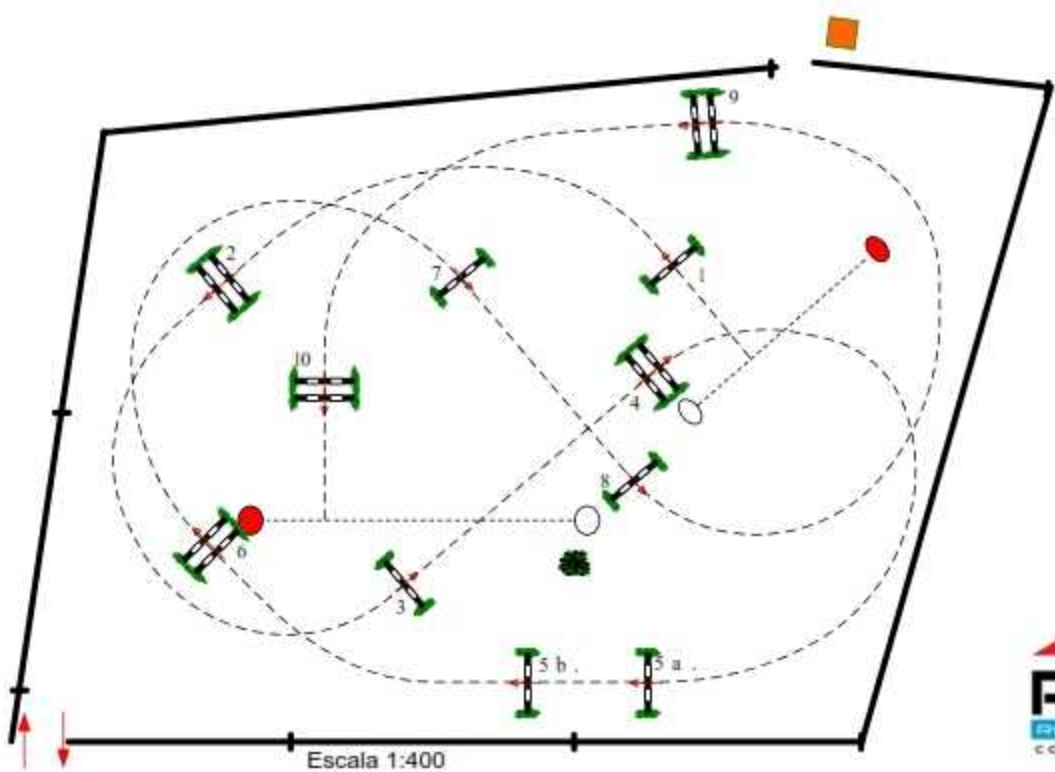

FERCO

Escala 1:400

Class No.: 66

Abierta 0,80

Saturday, December 2, 2017

Table: A
National RG: Tiempo Optimo Con
Tiempo Acordado
FEI RG / Art. 237
Height: 0.80 m

Obstacles: 1-10
Efforts: 11

1st Jump-off:
No Hay.
Length: 0 m
Time allowed: 0 sec