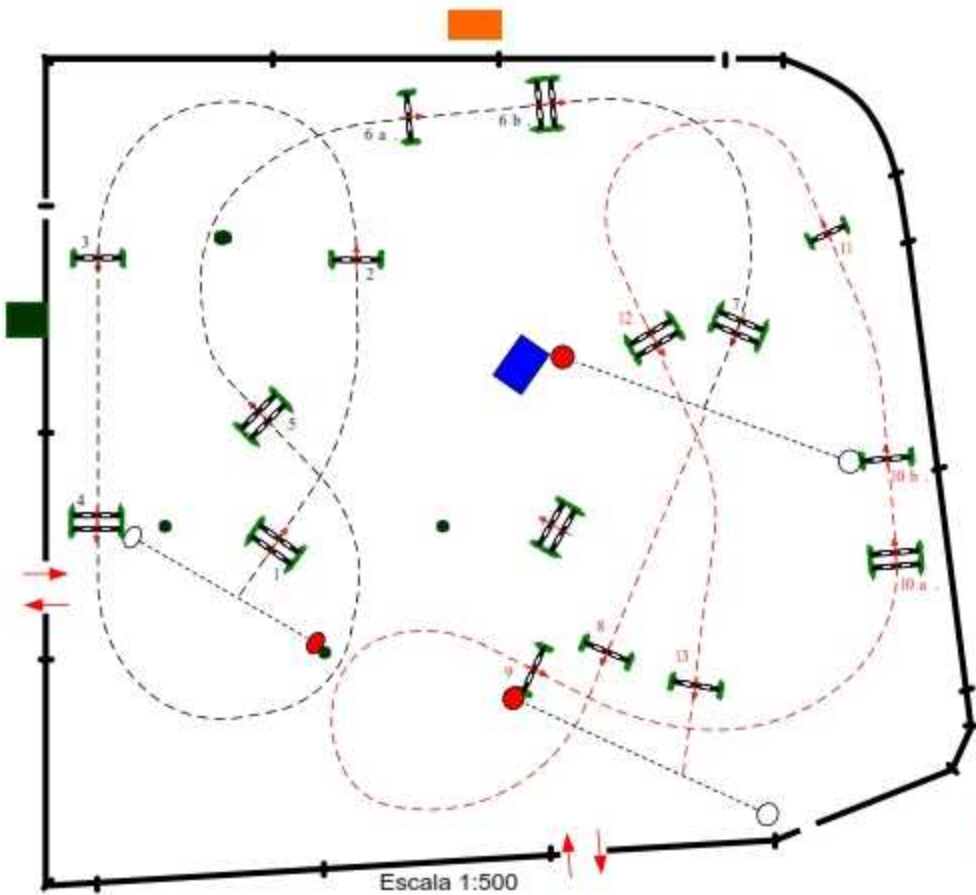

TRAMELSA

FBOGUATEMALA

FERCO

Class No.: 62

Abierta 1,30

Saturday, December 2, 2017

Table: A
 National RG: Dos Fases
 FEI RG / Art. 274 5.6
 Height: 1,30 m

Speed: 350 m/min

1 Fase:
 Length: 250 m
 Time allowed: 43 sec
 Time limit: 86 sec

Obstacles: 1-7
 Efforts: 8

2 Fase:
 Length: 240 m
 Time allowed: 42 sec
 Time limit: 84 sec

Obstacles: 8-13
 Efforts: 7

www.rgcourse designer.com
www.facebook.com/RgCourseDesigns