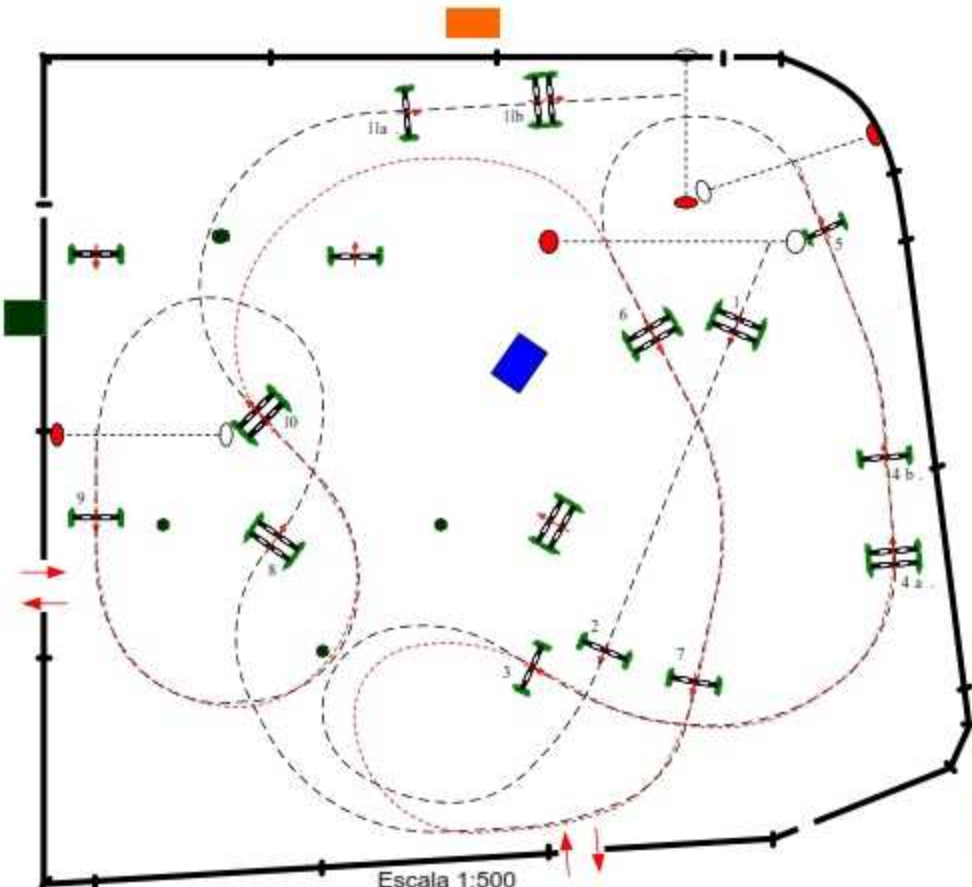

TRAMELSA

FOODUATEMALA

FERCO

Class No.: 61

Infantil

Saturday, December 2, 2017

Table: A
 National RG: Desempate Incorporado
 FEI RG / Art. 238 2.2
 Height: 1,10 m

Speed: 350 m/min

Length: 490 m
 Time allowed: 84 sec
 Time limit: 168 sec

Obstacles: 1-11
 Efforts: 13

1st Jump-off:
9, 10, 6, 7, 3, 4a, 4b y 5

Length: 300 m
 Time allowed: 52 sec
 Time limit: 104 sec

www.rgcourse designer.com
www.facebook.com/RgCourseDesigns