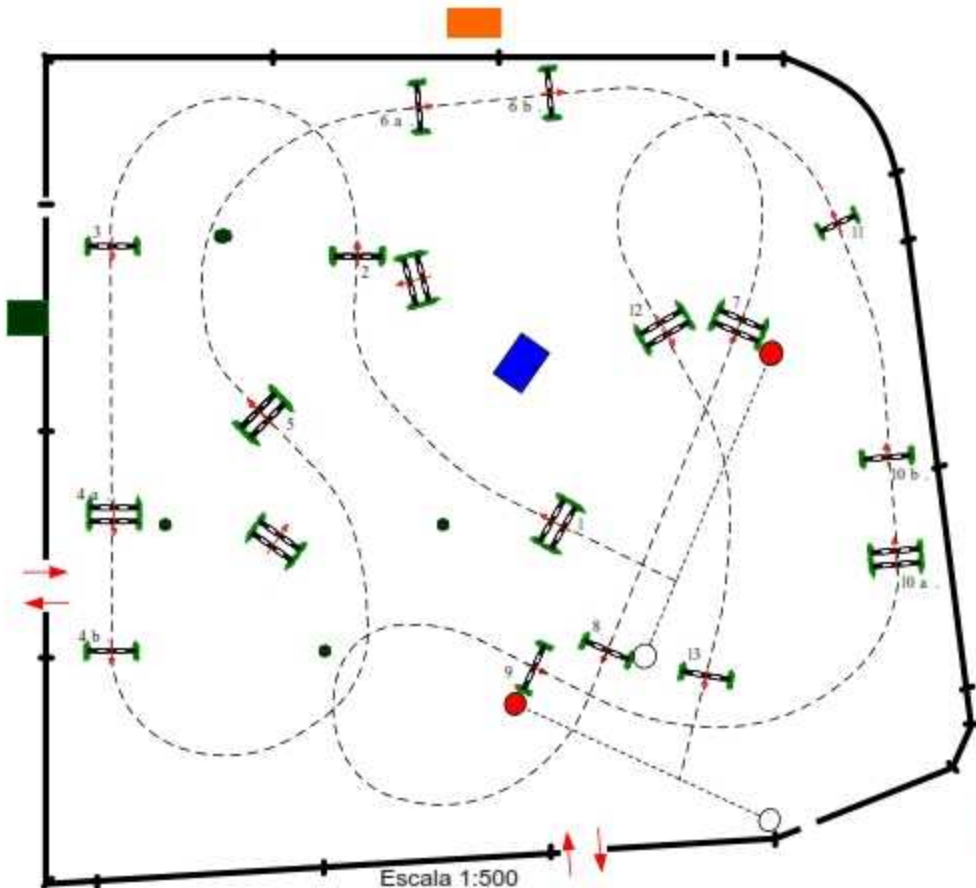

FERCO

Class No.: 60

Abierta 1,10 Calificativa Ride & Drive

Saturday, December 2, 2017

Table: C  
 National RG: Tabla C  
 FEI RG / Art. 239  
 Height: 1,10 m

Speed: 350 m/min

Length: 510 m  
 Time limit: 120 sec

Obstacles: 13  
 Efforts: 16

1st Jump-off:

No Hay.

Length: 0 m  
 Time allowed: 0 sec  
 Time limit: 0 sec

[www.rgcourse designer.com](http://www.rgcourse designer.com)  
[www.facebook.com/RgCourseDesigns](https://www.facebook.com/RgCourseDesigns)