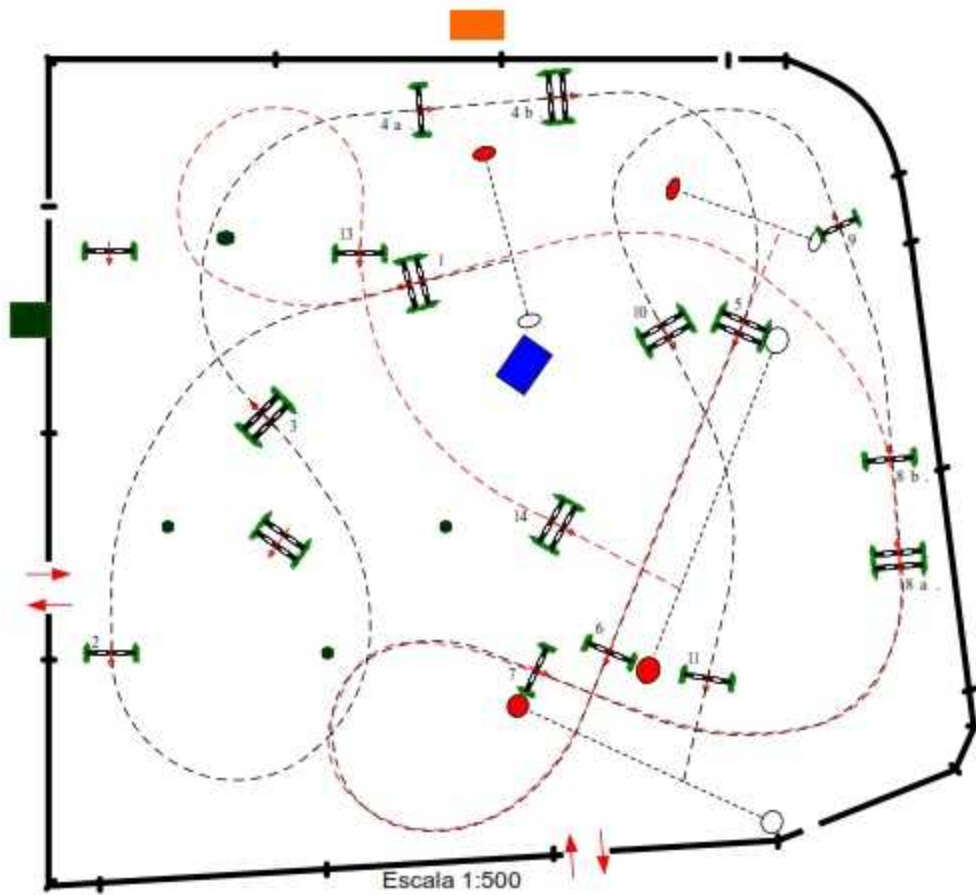

TRAMELSA

FERCO

Class No.: 57 - 58 - 59

Abierta 0,90 - Pre Infantil - Abierta 1,00

Saturday, December 2, 2017

Table: A

National RG: Desempate Incorporado

FEI RG / Art. 238 2.2

Height: 0,90 - 1,00 m

Speed: 350 m/min

Length: 460 m

Time allowed: 79 sec

Time limit: 158 sec

Obstacles: 1-11

Efforts: 13

1st Jump-off:

10, 11, 7, 8a, 8b, 1, 13 y 14

Length: 310 m

Time allowed: 54 sec

Time limit: 108 sec

www.rgcoursedesigner.com
www.facebook.com/RgCourseDesigns