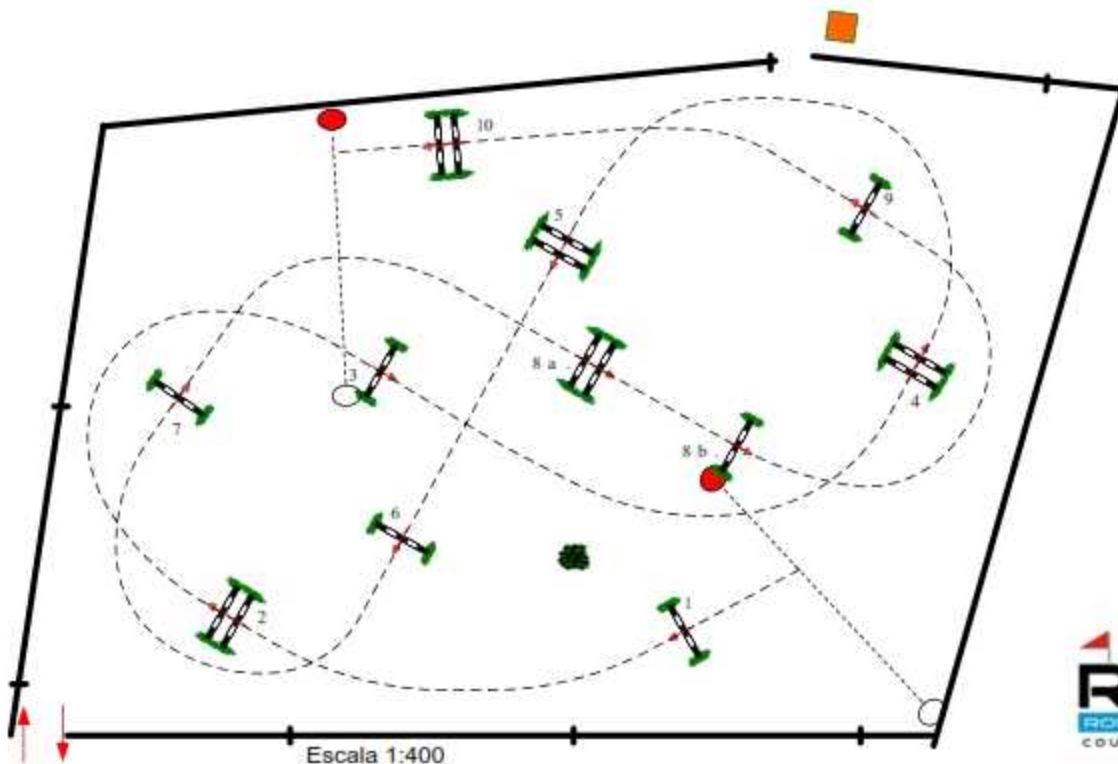

FERCO

**Class No.: 66**

**Abierta 0,85**

**Sunday, December 3, 2017**

Table: A  
National RG: Tiempo Optimo Con  
Tiempo Acordado  
FEI RG / Art. 237  
Height: 0,80 m

Obstacles: 1-10  
Efforts: 11

1st Jump-off:  
No Hay.  
Length: 0 m  
Time allowed: 0 sec  
Time limit: 0 sec