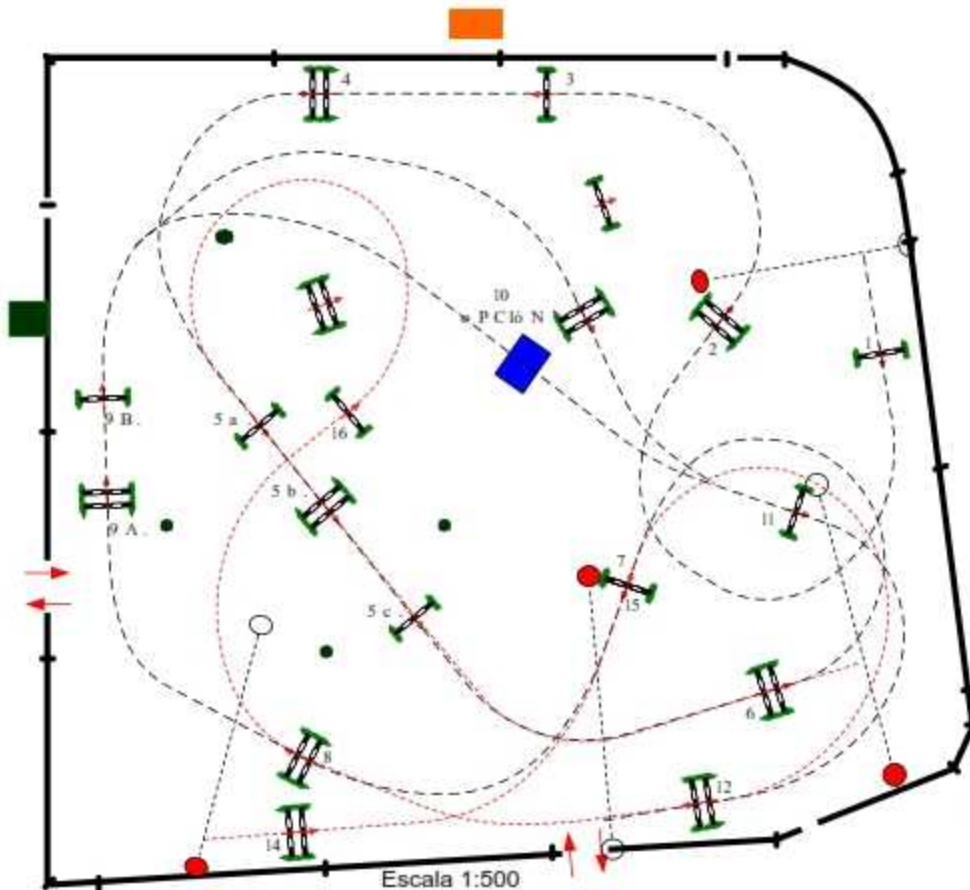

Speed: 350 m/min

Length: 490 m

Time allowed: 84 sec

Time limit: 168 sec

Obstacles: 1-12

Efforts: 14

1st Jump-off:

14, 15, 12, 8, 16, 5A, 5B, Y, 6

Length: 310 m

Time allowed: 54 sec

Time limit: 108 sec

Escala 1:500

www.rgcoursedesigner.com
www.facebook.com/RgCourseDesigns