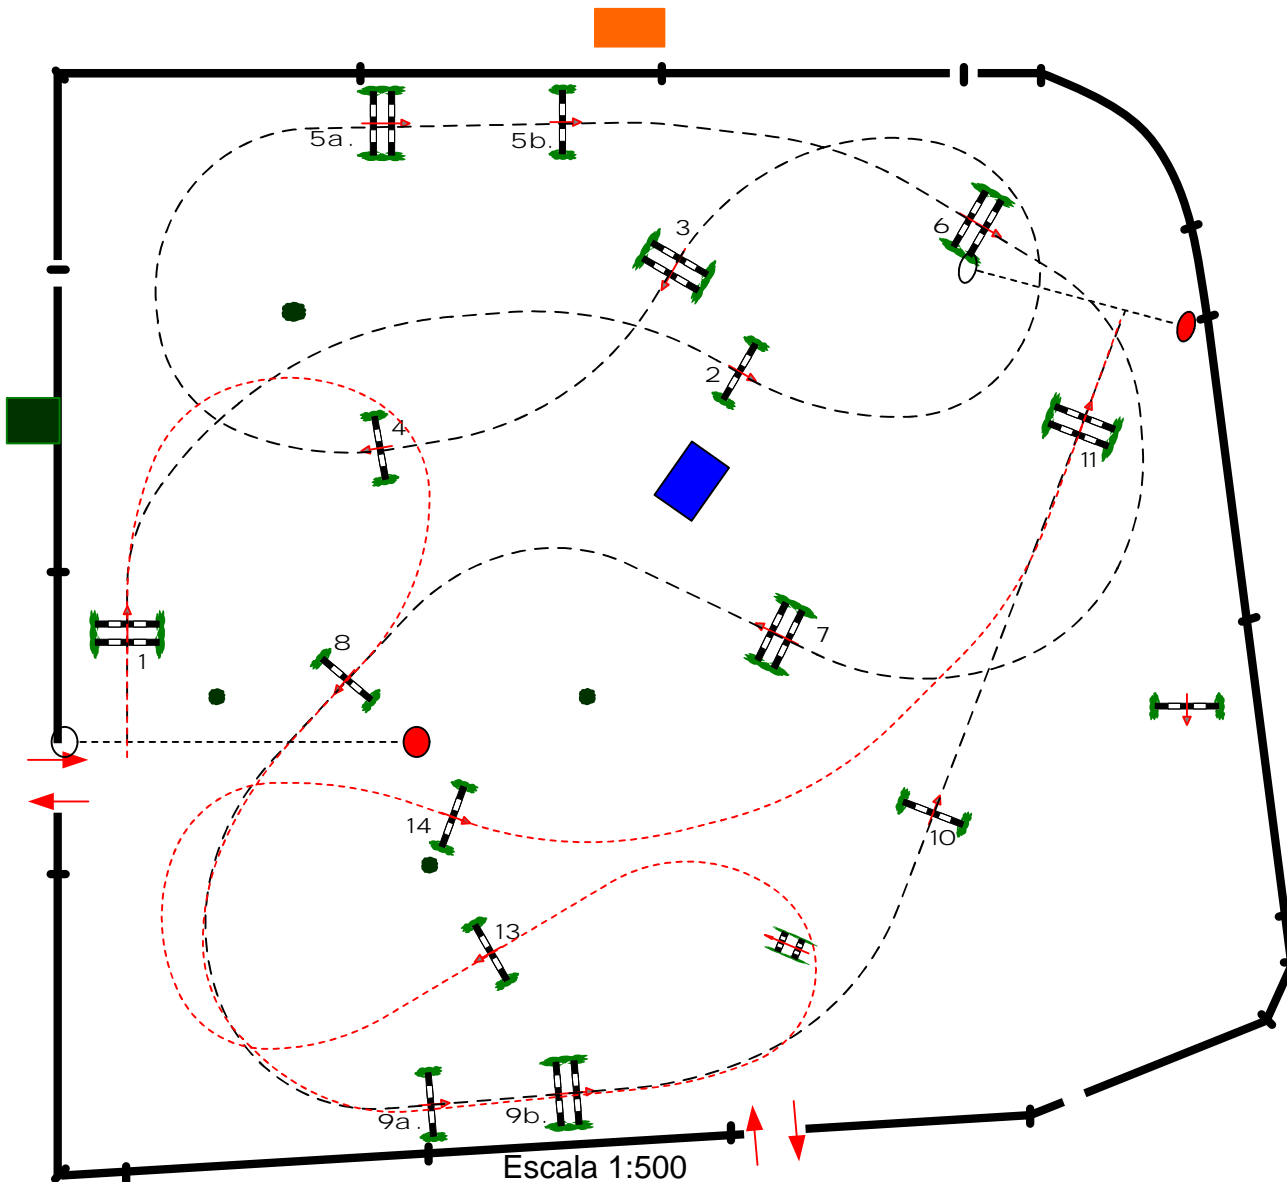

FERCO

Escala 1:500

Class No.: 54 - 55

Abierta 1,00 - Abierta 0,90

Friday, December 1, 2017

Table: A
 National RG: Desempate Incorporado
 FEI RG / Art. 238 2.2
 Height: 1,00 - 0,90 m

Speed: 350 m/min

Length: 430 m
 Time allowed: 74 sec
 Time limit: 148 sec

Obstacles: 1-11
 Efforts: 13

1st Jump-off:
1,8,9a,9b,13,14 y 11
 Length: 270 m
 Time allowed: 47 sec
 Time limit: 94 sec

www.rgcoursedesigner.com
www.facebook.com/RgCourseDesigns