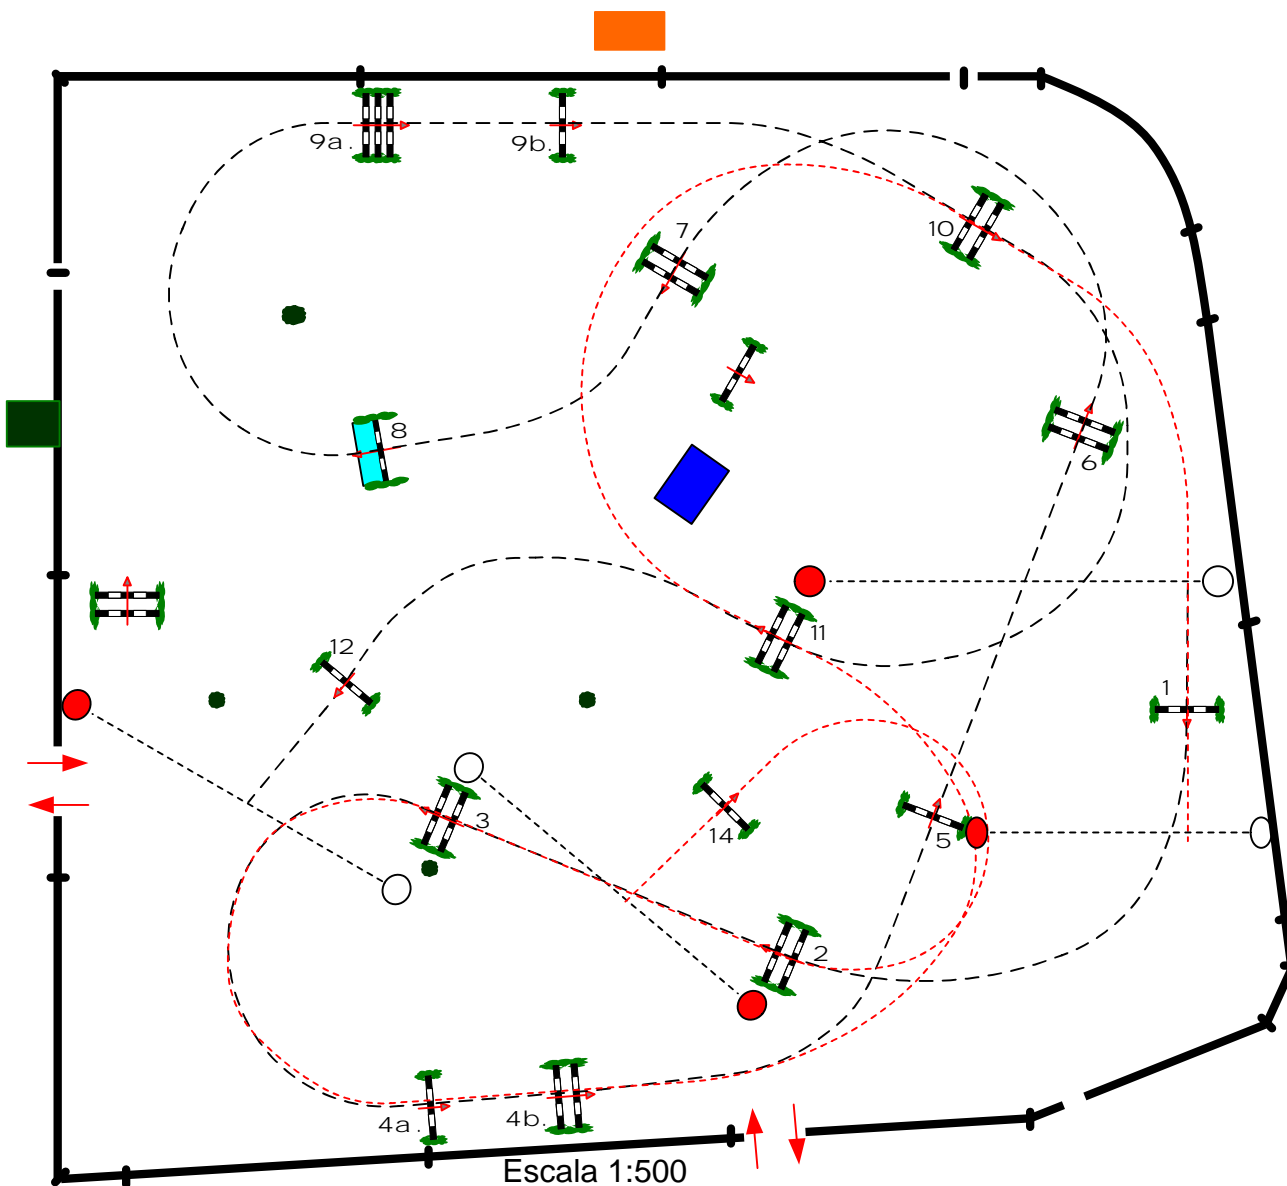

FERCO

Class No.: 50 - 51

Abierta 1,30 - Abierta 1,40

Friday, December 1, 2017

Table: A

National RG: Desempate Incorporado

FEI RG / Art. 238 2.2

Height: 1,30 - 1,40 m

Speed: 350 m/min

Length: 420 m

Time allowed: 72 sec

Time limit: 144 sec

Obstacles: 1-12

Efforts: 14

1st Jump-off:

14,2,3,4a,4b,11,10 y 1

Length: 280 m

Time allowed: 48 sec

Time limit: 96 sec

www.rgcoursedesigner.com
www.facebook.com/RgCourseDesigns